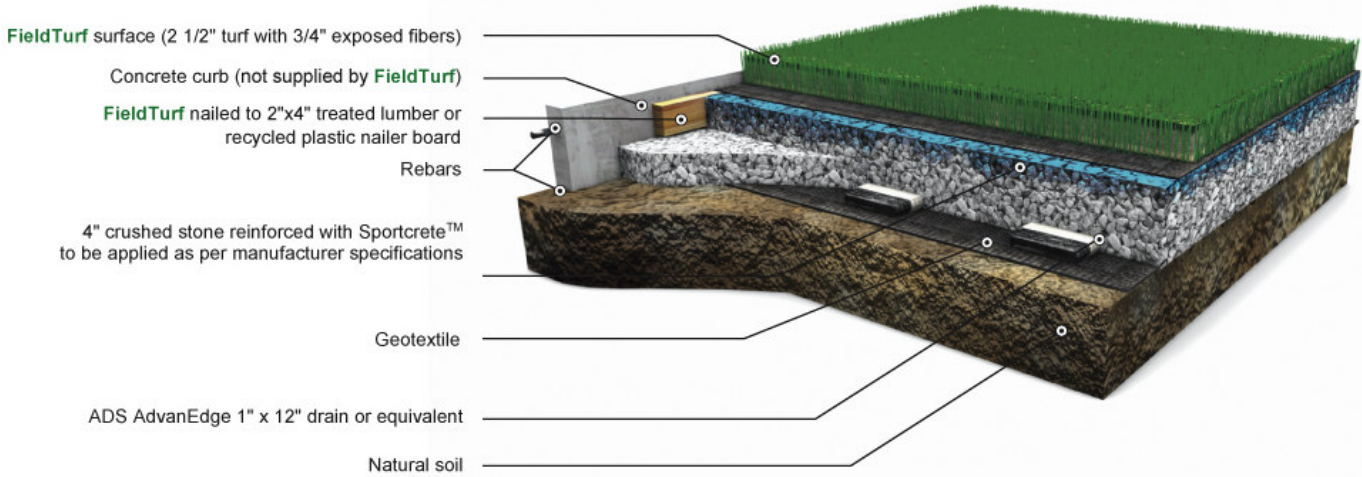

CRUSHED STONE BASE WITH SPORTCRETE™

Edge Detail - Concrete Curb

Edge Detail - Recycled Plastic Curb

Base Cross-Section

NOT TO SCALE